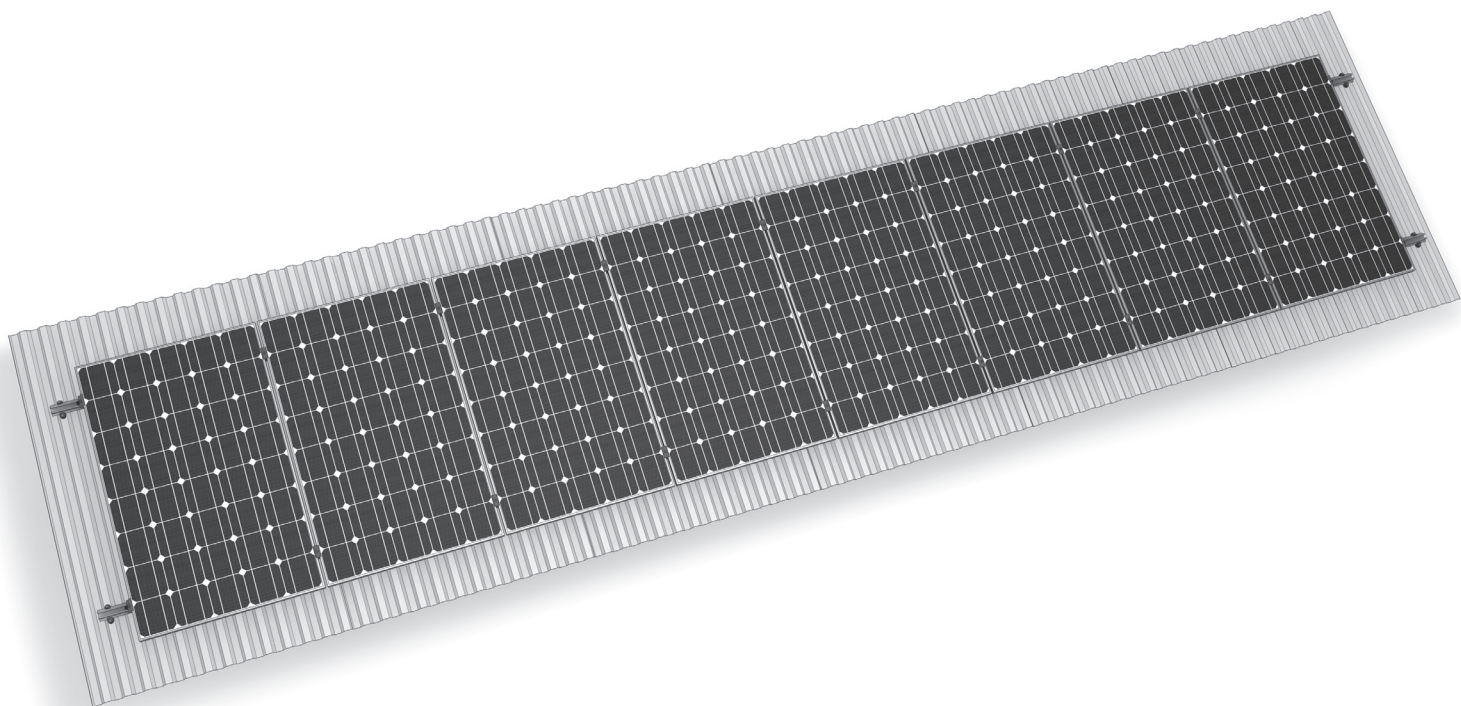

# Mounting systems for solar technology

- K2 SpeedRail system for trapezoidal metal sheet roofing
- Quick and easy to install with K2 SpeedClip and K2 SpeedLock
- System rails K2 SpeedRail 22, K2 SpeedRail 36
- Can also be installed with a cross connection (for example K2 CrossRail).
- Patent pending
- Highly flexible – for all module types
- High-quality materials for long service life
- Extremely cost-effective

K2 SYSTEMS  
**SLOPED ROOF SYSTEMS**  
**SPEEDRAIL SYSTEM**