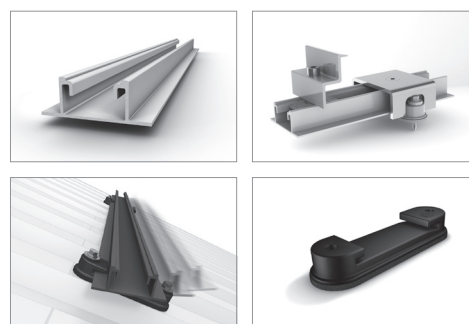

# Mounting systems for solar technology

- K2 SpeedRail system for trapezoidal metal sheet roofing
- Quick and easy to install with K2 SpeedClip and K2 SpeedLock
- System rails K2 SpeedRail 22, K2 SpeedRail 36
- Can also be installed with a cross connection (for example K2 CrossRail).
- Patent pending
- Highly flexible – for all module types
- High-quality materials for long service life
- Extremely cost-effective